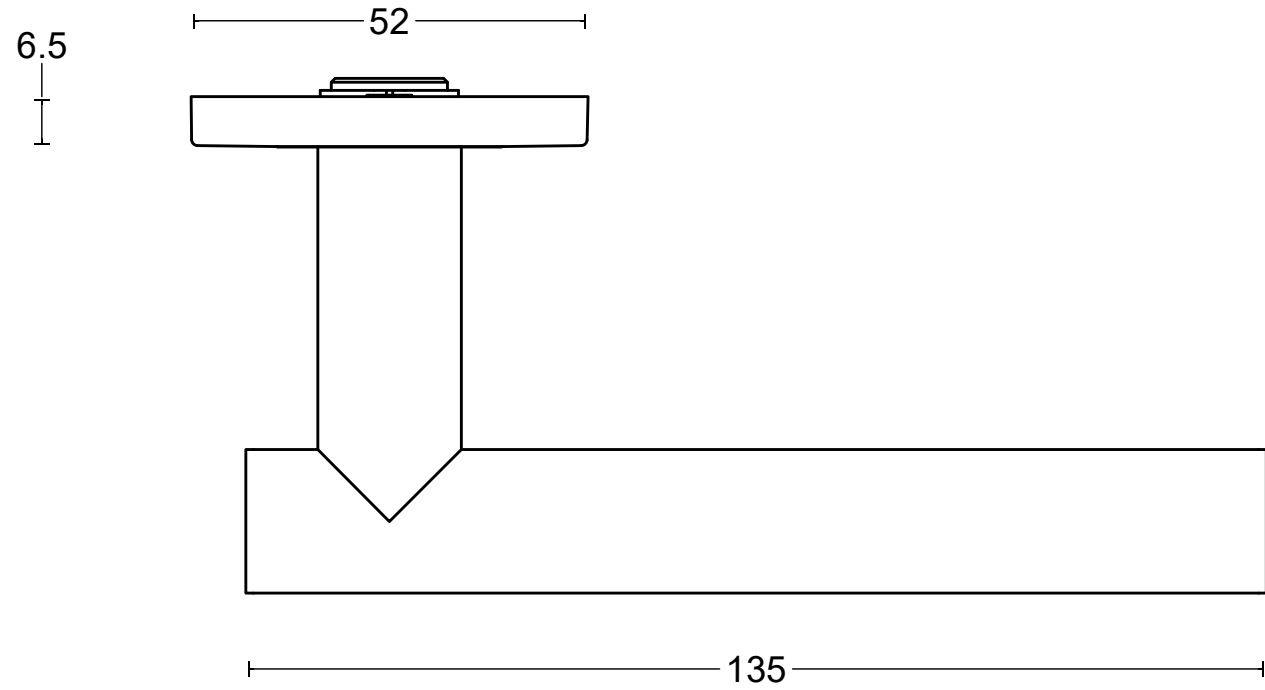

BASICS LB7L-19 EN1906 GRADE 3

sprung lever handle attached to rose
 with stainless steel sub-rose
 stainless steel

door thickness 38 - 45 mm

 <p>FORMANI HOLLAND B.V. EUROPALAAN 12 6199 AB MAASTRICHT-AIRPORT NL T +31 (0)43 308 90 00 INFO@FORMANI.COM WWW.FORMANI.COM</p>	Type :	Version:
	BASICS LB7L-19 EN1906 GRADE 3	V01
	Description: sprung lever handle attached to rose with stainless steel sub-rose stainless steel	Format A3
Formani filename: 1501D150_LB7L-19_EN1906_V02.dwg		
Drawn by: Semih Aslan		
Creation date: 4-3-2022		