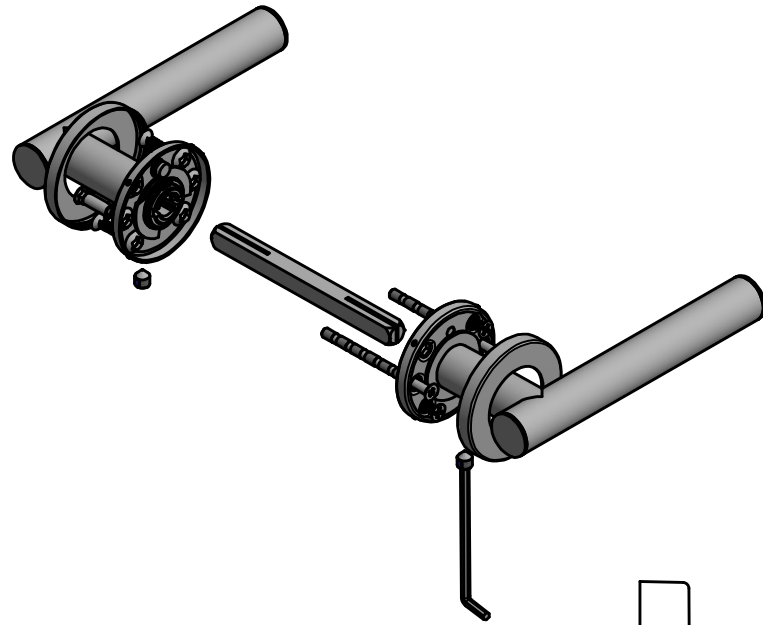

BASICS LB7L-19 EN1906 GRADE 3

sprung lever handle attached to rose
 with stainless steel sub-rose
 stainless steel

door thickness 38 - 45 mm

 <p>FORMANI HOLLAND B.V. EUROPALAAN 12 6199 AB MAASTRICHT-AIRPORT NL T +31 (0)43 308 90 00 INFO@FORMANI.COM WWW.FORMANI.COM</p>	Type :	Version:
	BASICS LB7L-19 EN1906 GRADE 3	V01
	Description: sprung lever handle attached to rose with stainless steel sub-rose stainless steel	Format A3
Formani filename: 1501D150_LB7L-19_EN1906_V02.dwg		
Drawn by: Semih Aslan		
Creation date: 4-3-2022		