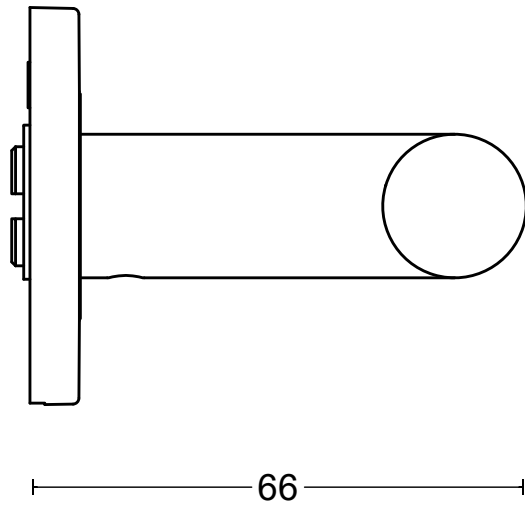

BASICS LB7L-19 EN1906 GRADE 3

sprung lever handle attached to rose
 with stainless steel sub-rose
 stainless steel

door thickness 38 - 45 mm

 <p>FORMANI HOLLAND B.V. EUROPALAAN 12 6199 AB MAASTRICHT-AIRPORT NL T +31 (0)43 308 90 00 INFO@FORMANI.COM WWW.FORMANI.COM</p>	Type :	Version:
	BASICS LB7L-19 EN1906 GRADE 3	V01
	Description: sprung lever handle attached to rose with stainless steel sub-rose stainless steel	Format A3
Formani filename: 1501D150_LB7L-19_EN1906_V02.dwg		
Drawn by: Semih Aslan		
Creation date: 4-3-2022		