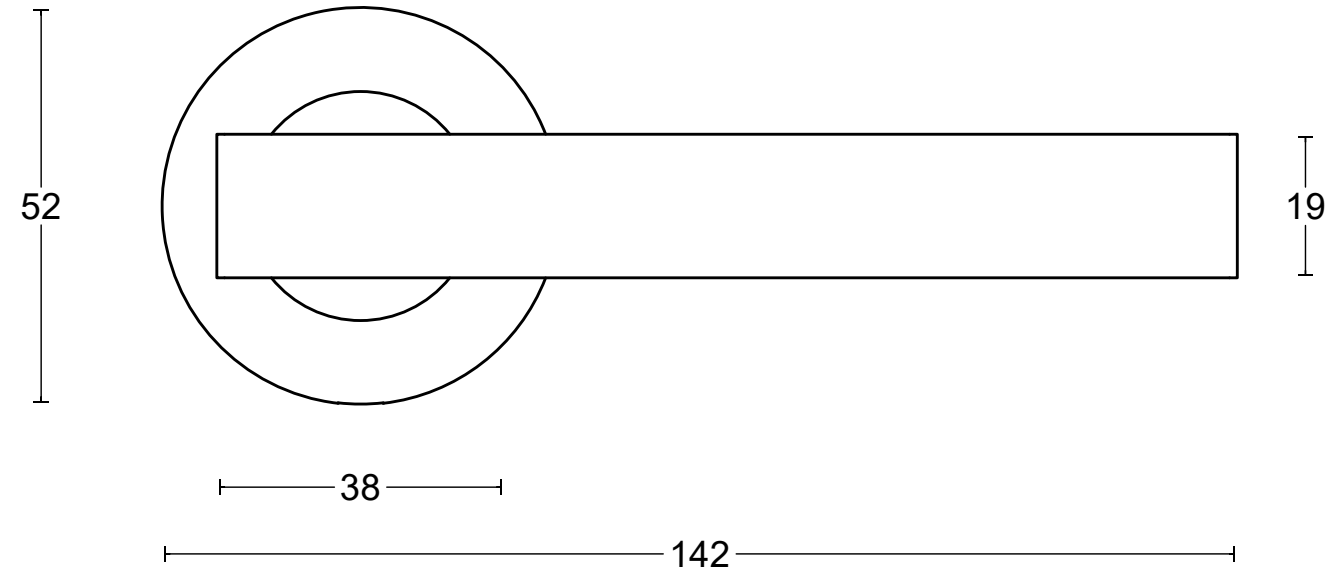

BASICS LB7L-19 EN1906 GRADE 3

sprung lever handle attached to rose
 with stainless steel sub-rose
 stainless steel

door thickness 38 - 45 mm

 <p>FORMANI HOLLAND B.V. EUROPALAAN 12 6199 AB MAASTRICHT-AIRPORT NL T +31 (0)43 308 90 00 INFO@FORMANI.COM WWW.FORMANI.COM</p>	Type :	Version:
	BASICS LB7L-19 EN1906 GRADE 3	V01
	Description: sprung lever handle attached to rose with stainless steel sub-rose stainless steel	Format A3
Formani filename: 1501D150_LB7L-19_EN1906_V02.dwg		
Drawn by: Semih Aslan		
Creation date: 4-3-2022		