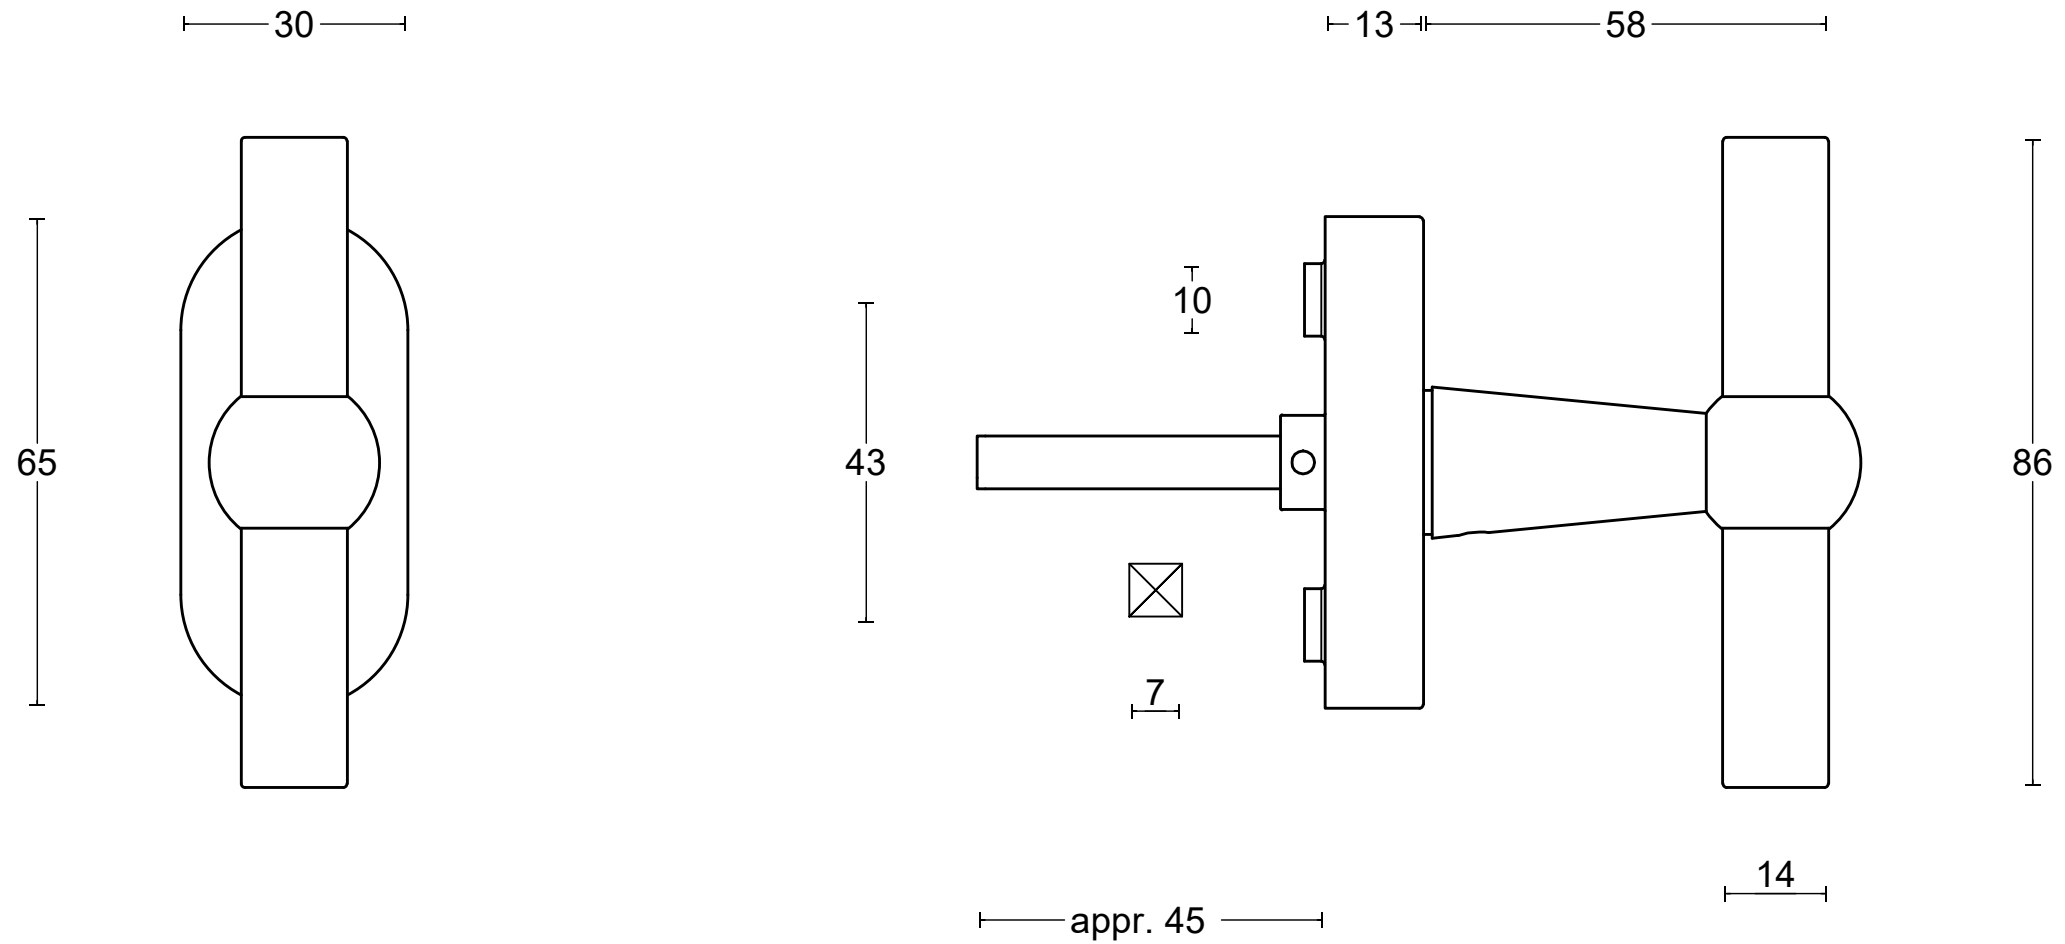

TIMELESS 1910T-DK-O

non-locking tilt and turn
window handle

| | | | |
|---|---|--|---------------------|
| <p>FORMANI®</p> <p>FORMANI HOLLAND B.V. EUROPALAAN 12 6199 AB MAASTRICHT-AIRPORT NL T +31 (0)43 308 90 00 INFO@FORMANI.COM WWW.FORMANI.COM</p> | Type : | Version: | |
| | FORMANI filename: 0303D009_1910T-DK-O_V02.dwg | TIMELESS 1910T-DK-O | V01 |
| | Drawn by: Christian Brimbois | Description: non-locking tilt and turn window handle | Format A3 |
| Creation date: 23-2-2023 | | | |