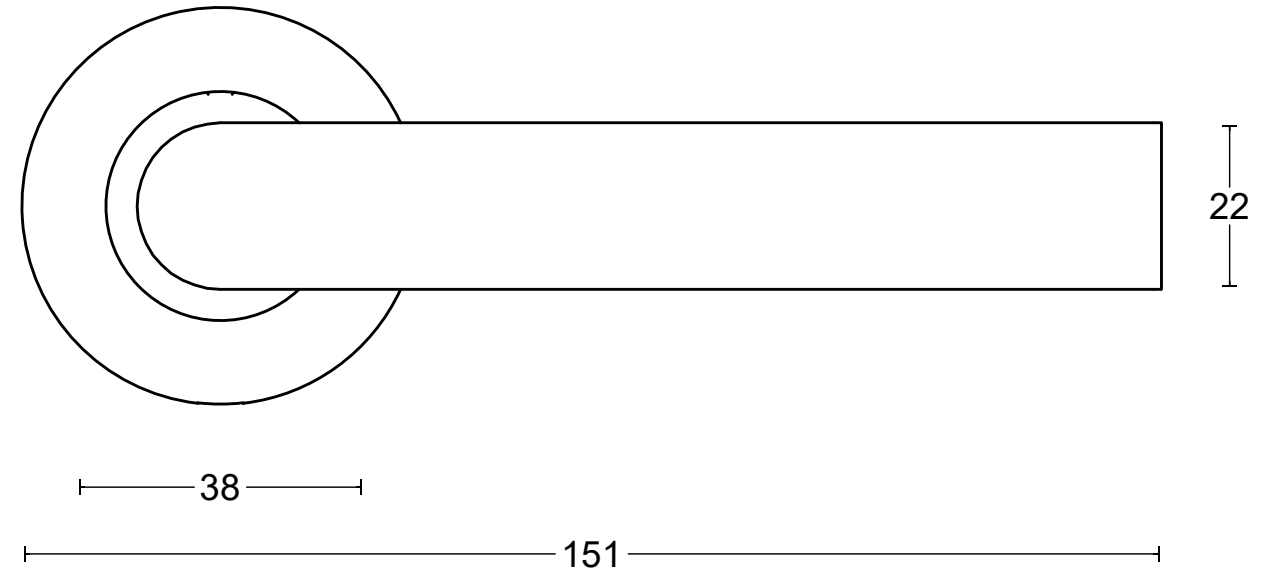

BASICS LB2L-22 EN1906 GRADE 3

sprung lever handle attached to rose
 with stainless steel sub-rose
 stainless steel

door thickness 38 - 45 mm

 <p>FORMANI HOLLAND B.V. EUROPALAAN 12 6199 AB MAASTRICHT-AIRPORT NL T +31 (0)43 308 90 00 INFO@FORMANI.COM WWW.FORMANI.COM</p>	Type : BASICS LB2L-22 EN1906 GRADE 3	Version: V01
	Description: sprung lever handle attached to rose with stainless steel sub-rose stainless steel	Format A3
	Formani filename: 1501D152_LB2L-22_EN1906_V02.dwg	Drawn by: Semih Aslan