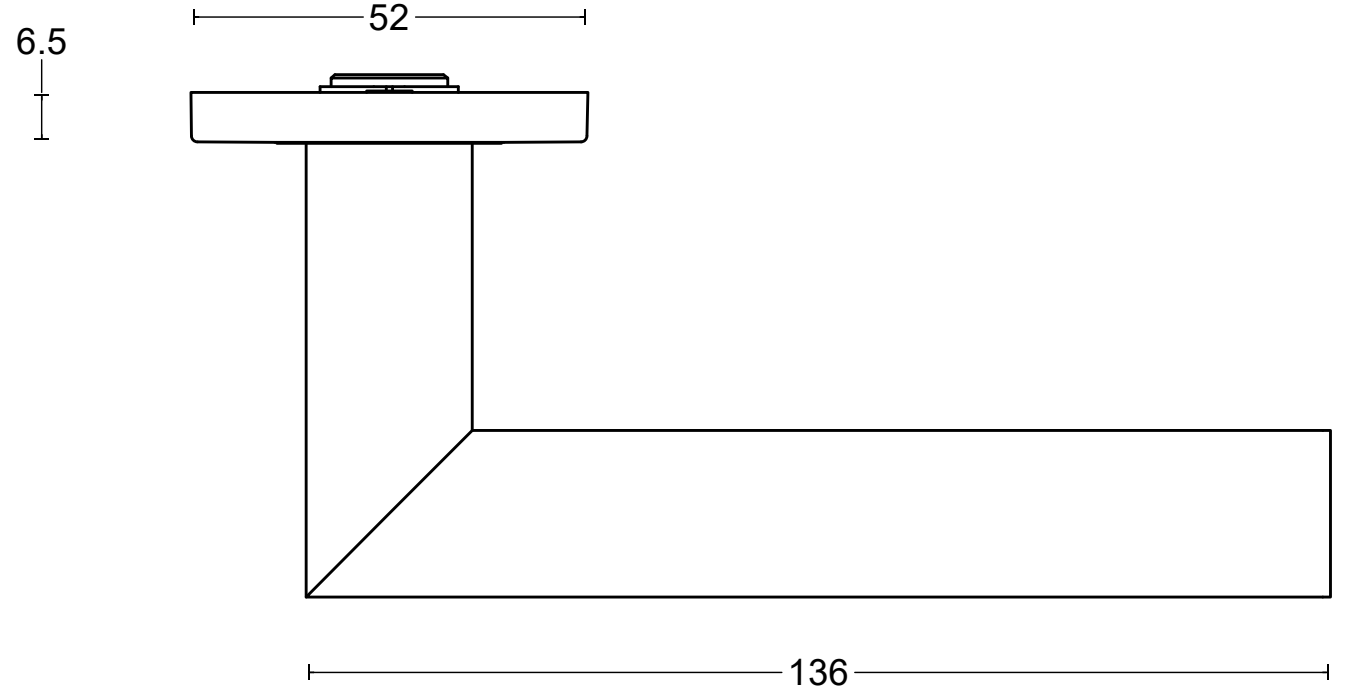

BASICS LB2L-22 EN1906 GRADE 3

sprung lever handle attached to rose
 with stainless steel sub-rose
 stainless steel

door thickness 38 - 45 mm

 <p>FORMANI HOLLAND B.V. EUROPALAAN 12 6199 AB MAASTRICHT-AIRPORT NL T +31 (0)43 308 90 00 INFO@FORMANI.COM WWW.FORMANI.COM</p>	Type : BASICS LB2L-22 EN1906 GRADE 3	Version: V01
	Description: sprung lever handle attached to rose with stainless steel sub-rose stainless steel	Format A3
	Formani filename: 1501D152_LB2L-22_EN1906_V02.dwg	Drawn by: Semih Aslan