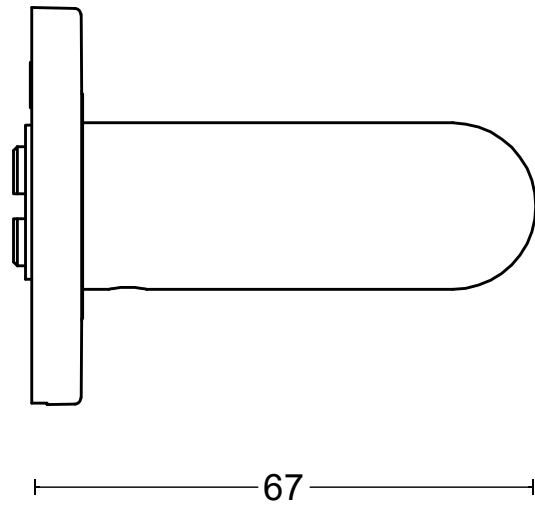

BASICS LB2L-22 EN1906 GRADE 3

sprung lever handle attached to rose
 with stainless steel sub-rose
 stainless steel

door thickness 38 - 45 mm

 <p>FORMANI HOLLAND B.V. EUROPALAAN 12 6199 AB MAASTRICHT-AIRPORT NL T +31 (0)43 308 90 00 INFO@FORMANI.COM WWW.FORMANI.COM</p>	Type : BASICS LB2L-22 EN1906 GRADE 3	Version: V01
	Description: sprung lever handle attached to rose with stainless steel sub-rose stainless steel	Format A3
	Formani filename: 1501D152_LB2L-22_EN1906_V02.dwg	Drawn by: Semih Aslan