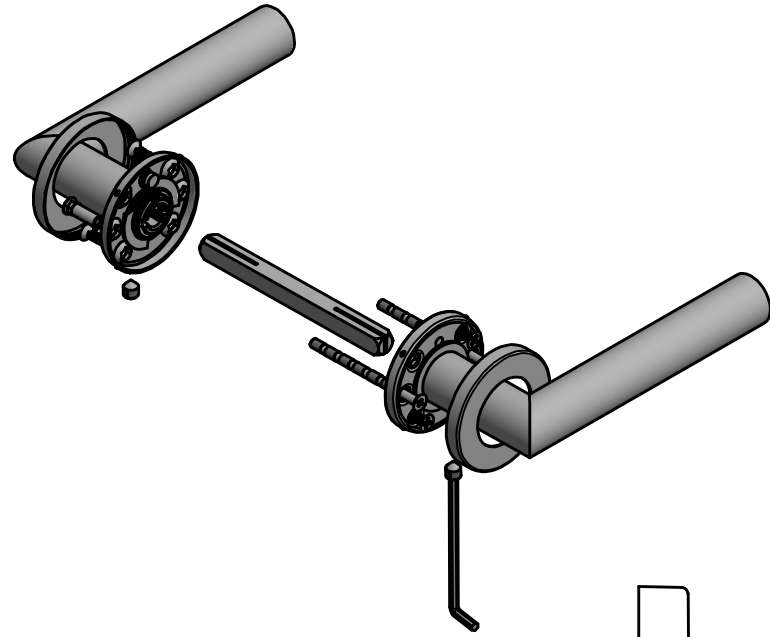

BASICS LB2L-22 EN1906 GRADE 3

sprung lever handle attached to rose
 with stainless steel sub-rose
 stainless steel

door thickness 38 - 45 mm

 <p>FORMANI HOLLAND B.V. EUROPALAAN 12 6199 AB MAASTRICHT-AIRPORT NL T +31 (0)43 308 90 00 INFO@FORMANI.COM WWW.FORMANI.COM</p>	Type : BASICS LB2L-22 EN1906 GRADE 3	Version: V01
	Description: sprung lever handle attached to rose with stainless steel sub-rose stainless steel	Format A3
	Formani filename: 1501D152_LB2L-22_EN1906_V02.dwg	Drawn by: Semih Aslan